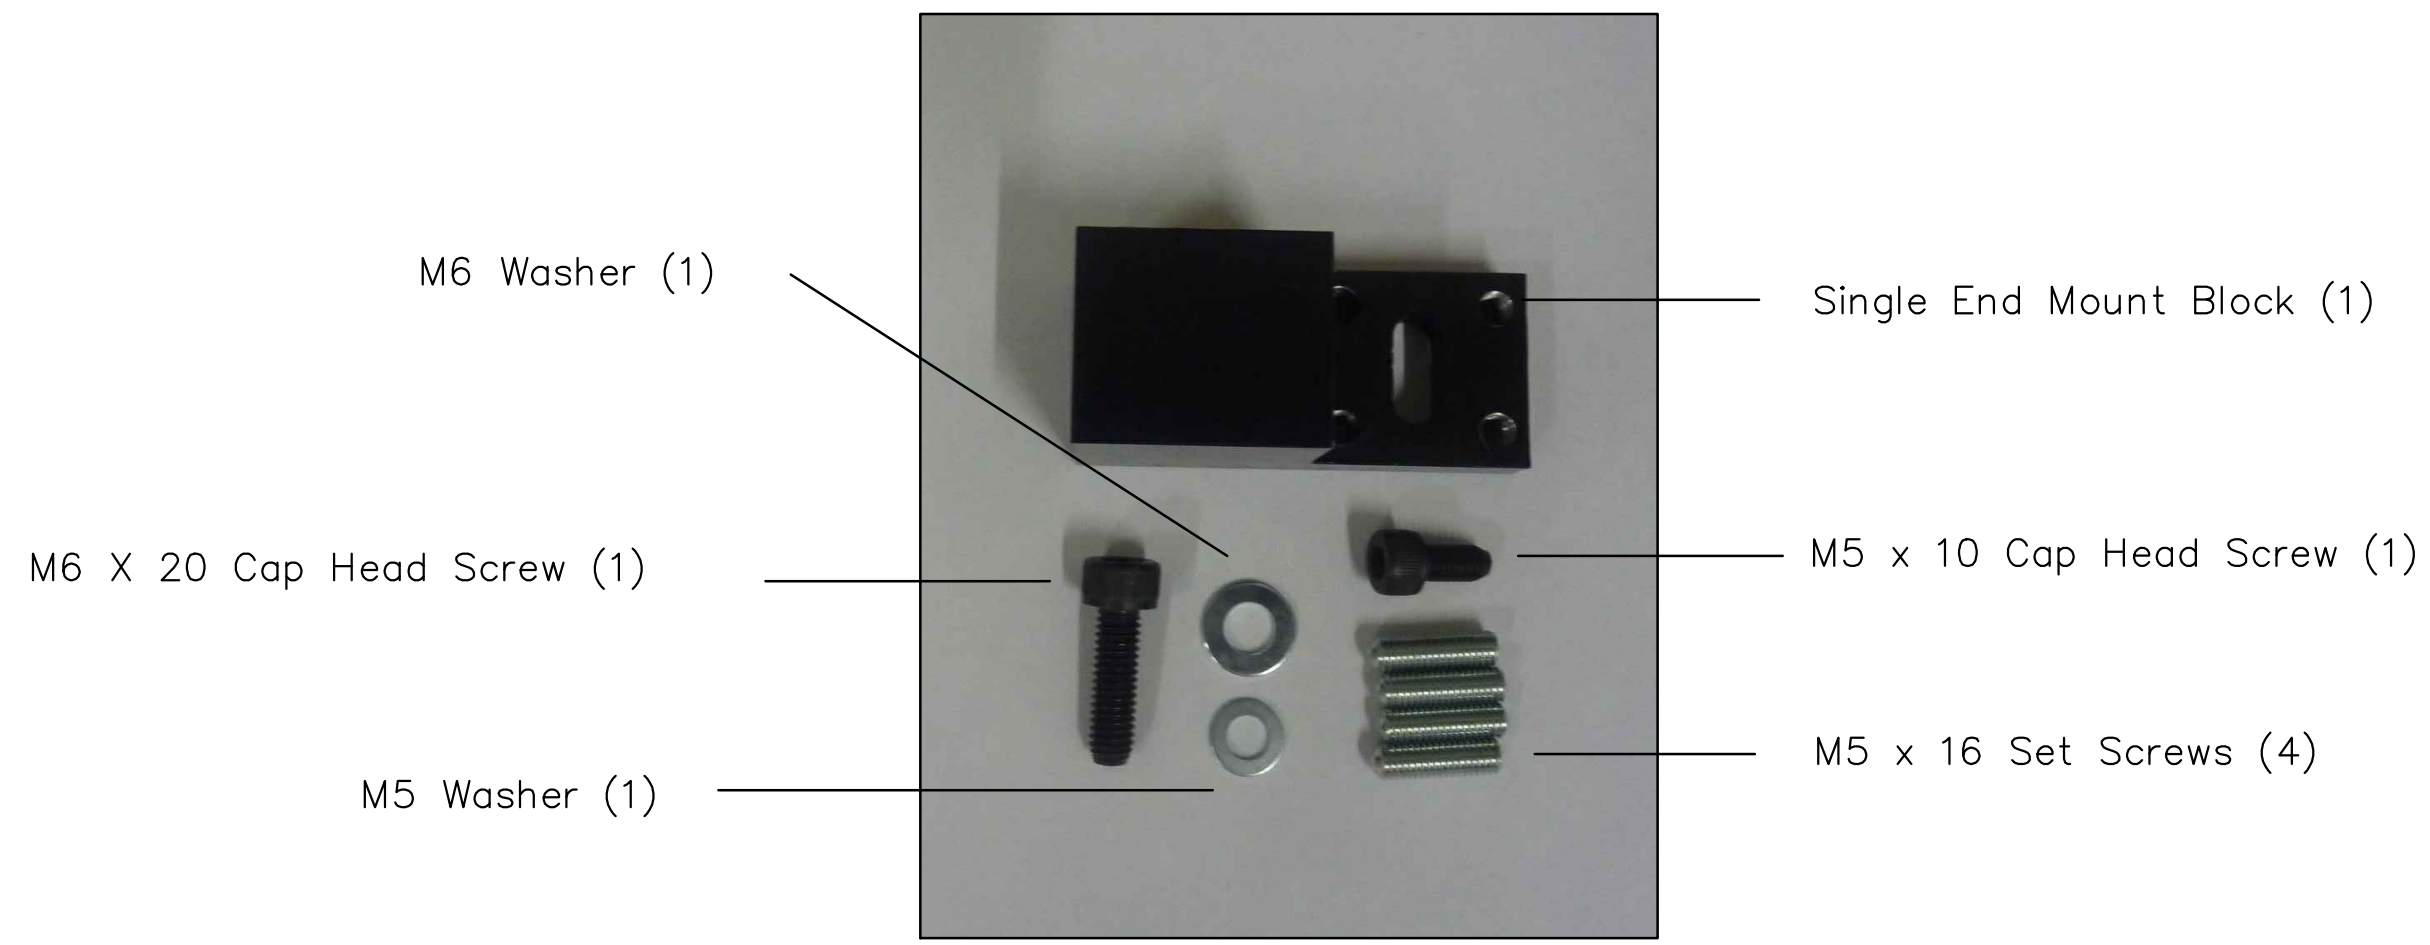

NEWALL

Kit Contents

Spherosyn Single End Mount Bracket

Kit: 600-63610

				TITLE. <i>KIT CONTENTS SHEET</i>		MATERIAL/FINISH. -----		SCALE N/A		UNLESS OTHERWISE STATED:- TOLERANCES:- 0 DECIMAL PLACES ±0.5 1 DECIMAL PLACE ±0.2 2 DECIMAL PLACES ±0.1 ANGULAR ±1°			
				DRAWN C.WHITMORE 08-01-14		 Leicester England		SHEET 1 OF 1		DRAWING NUMBER 023-81940		REV. ISS. 0	
REV.ISS. DATE C.N.No. ALTERATION				CHECKED				THIS DRAWING IS THE PROPERTY OF NEWALL MEASUREMENT SYSTEMS LIMITED. THE INFORMATION THEREON MAY NOT BE COPIED OR USED WITHOUT WRITTEN PERMISSION		DRAWING NUMBER		REV. ISS.	
				APPROVED									