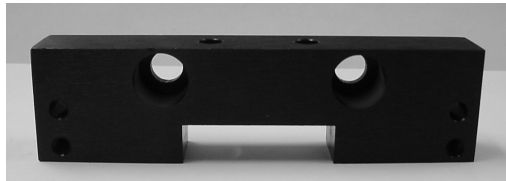

NEWALL

Kit Contents Bridgeport Bracket Kit Part # BPK01

This kit mounts two Spherosyn Reader Heads.

294-23210
Cut-out Bar (1)

294-22410
Large Flat Plate (1)

294-22420
Rectangular Bar (1)

Some modification of bracketry may be necessary during installation.

NEWALL

Bracket Drawings Bridgeport Bracket Kit Part # BPK01

This kit mounts two Spherosyn Reader Heads.

Part # 294-22420

Part # 294-22410

Part # 294-23210