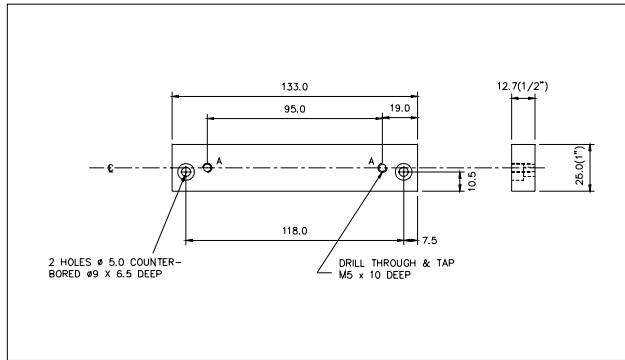

NEWALL

Kit Contents Bridgeport Bracket Kit Part # BPK01

This kit mounts two Spherosyn Reader Heads.

294-23210
Cut-out Bar (1)

294-22410
Large Flat Plate (1)

294-22420
Rectangular Bar (1)

Some modification of bracketry may be necessary during installation.

NEWALL

Bracket Drawings Bridgeport Bracket Kit Part # BPK01

This kit mounts two Spherosyn Reader Heads.

Part # 294-22420

Part # 294-22410

Part # 294-23210