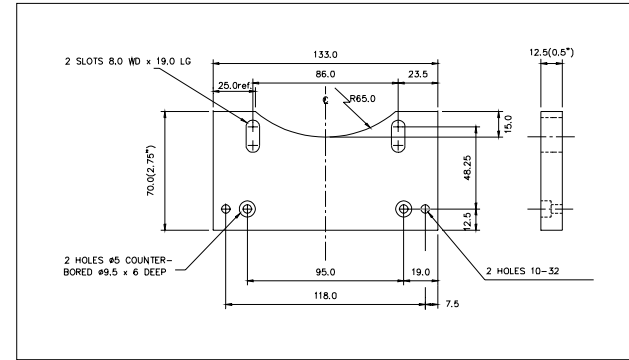

NEWALL

Kit Contents Bridgeport Bracket Kit Part # BPK01

This kit mounts two Spherosyn Reader Heads.

294-23210
Cut-out Bar (1)

294-22410
Large Flat Plate (1)

294-22420
Rectangular Bar (1)

Some modification of bracketry may be necessary during installation.

NEWALL

Bracket Drawings Bridgeport Bracket Kit Part # BPK01

This kit mounts two Spherosyn Reader Heads.

Part # 294-22420

Part # 294-22410

Part # 294-23210