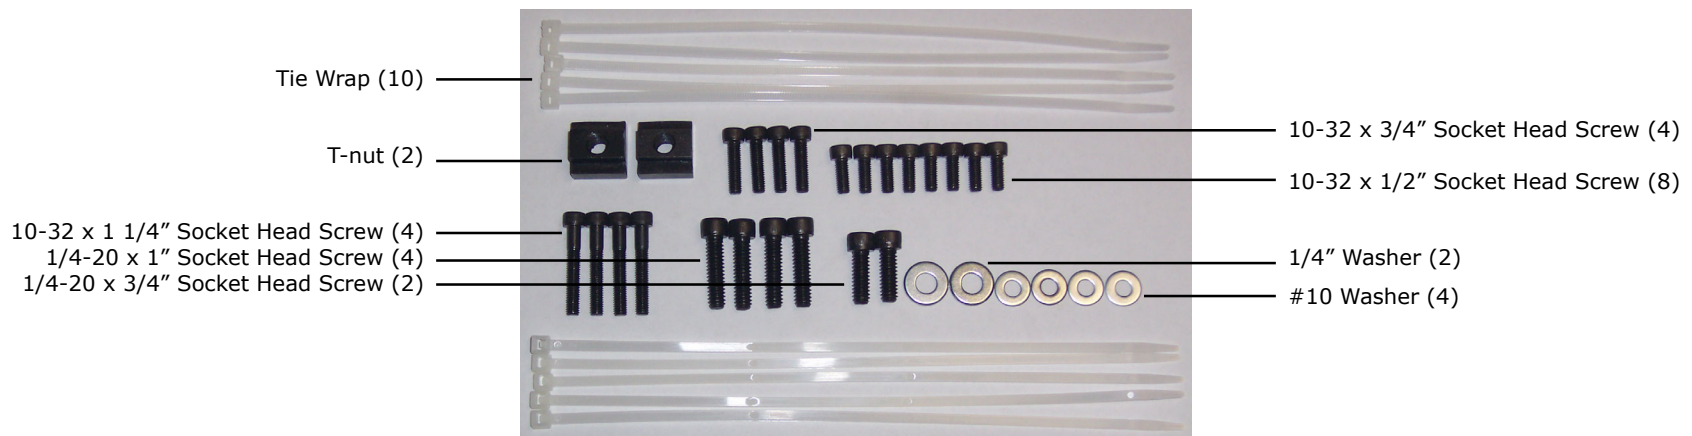

NEWALL

Kit Contents Bridgeport Bracket Kit Part # BPK01

This kit mounts two Spherosyn Reader Heads.

294-23210
Cut-out Bar (1)

294-22410
Large Flat Plate (1)

294-22420
Rectangular Bar (1)

Some modification of bracketry may be necessary during installation.

NEWALL

Bracket Drawings Bridgeport Bracket Kit Part # BPK01

This kit mounts two Spherosyn Reader Heads.

Part # 294-22420

Part # 294-22410

Part # 294-23210